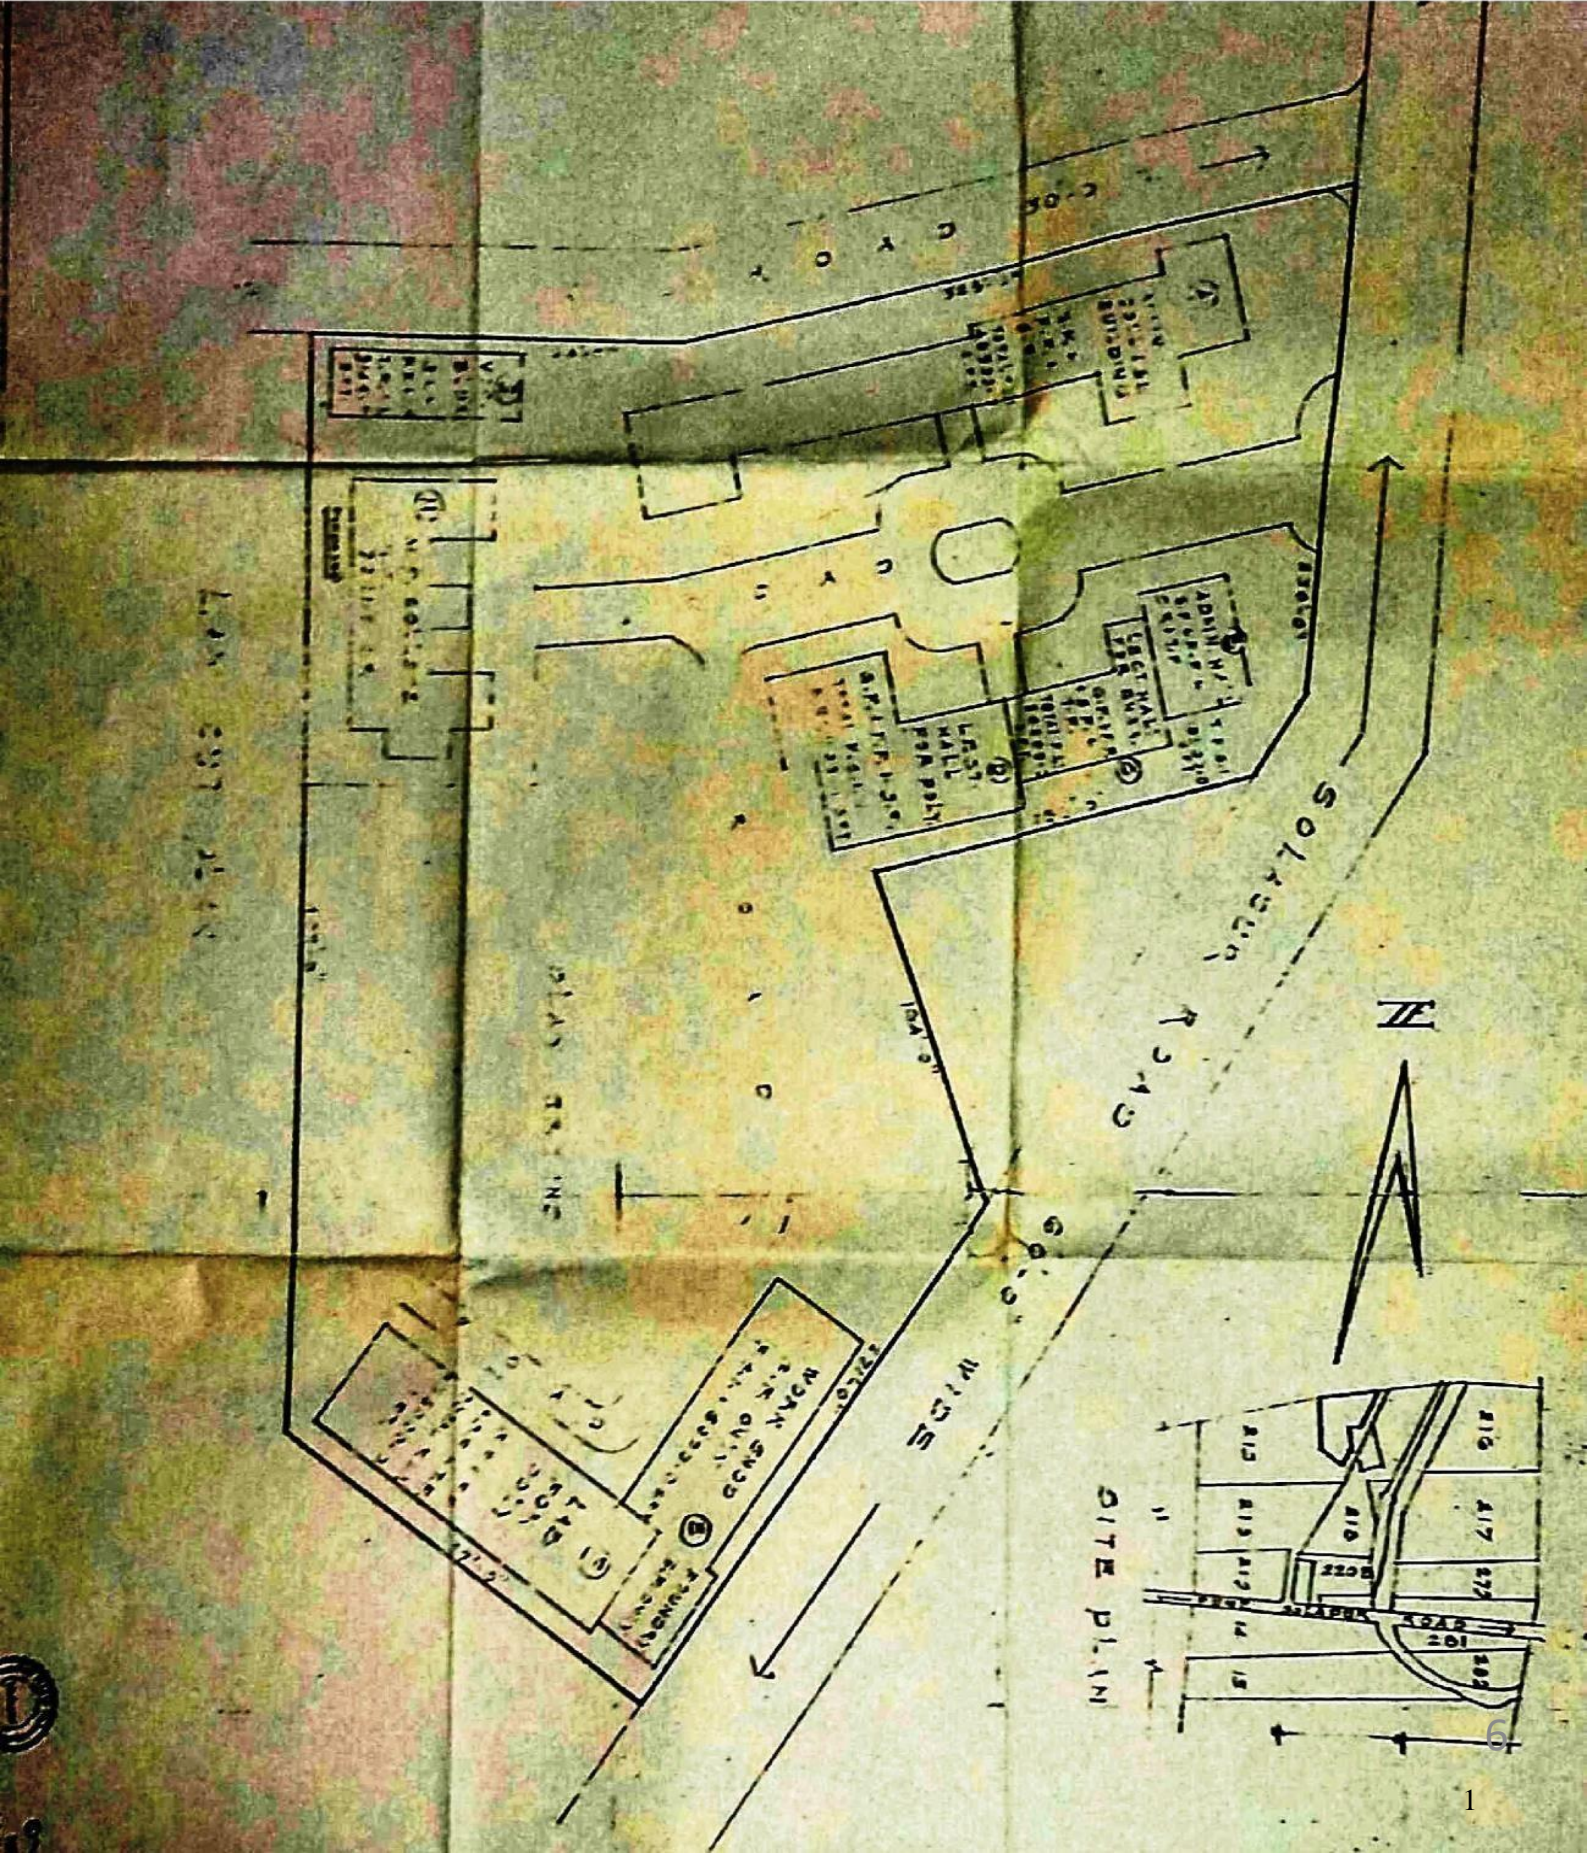

5.2 Acre Campus Area