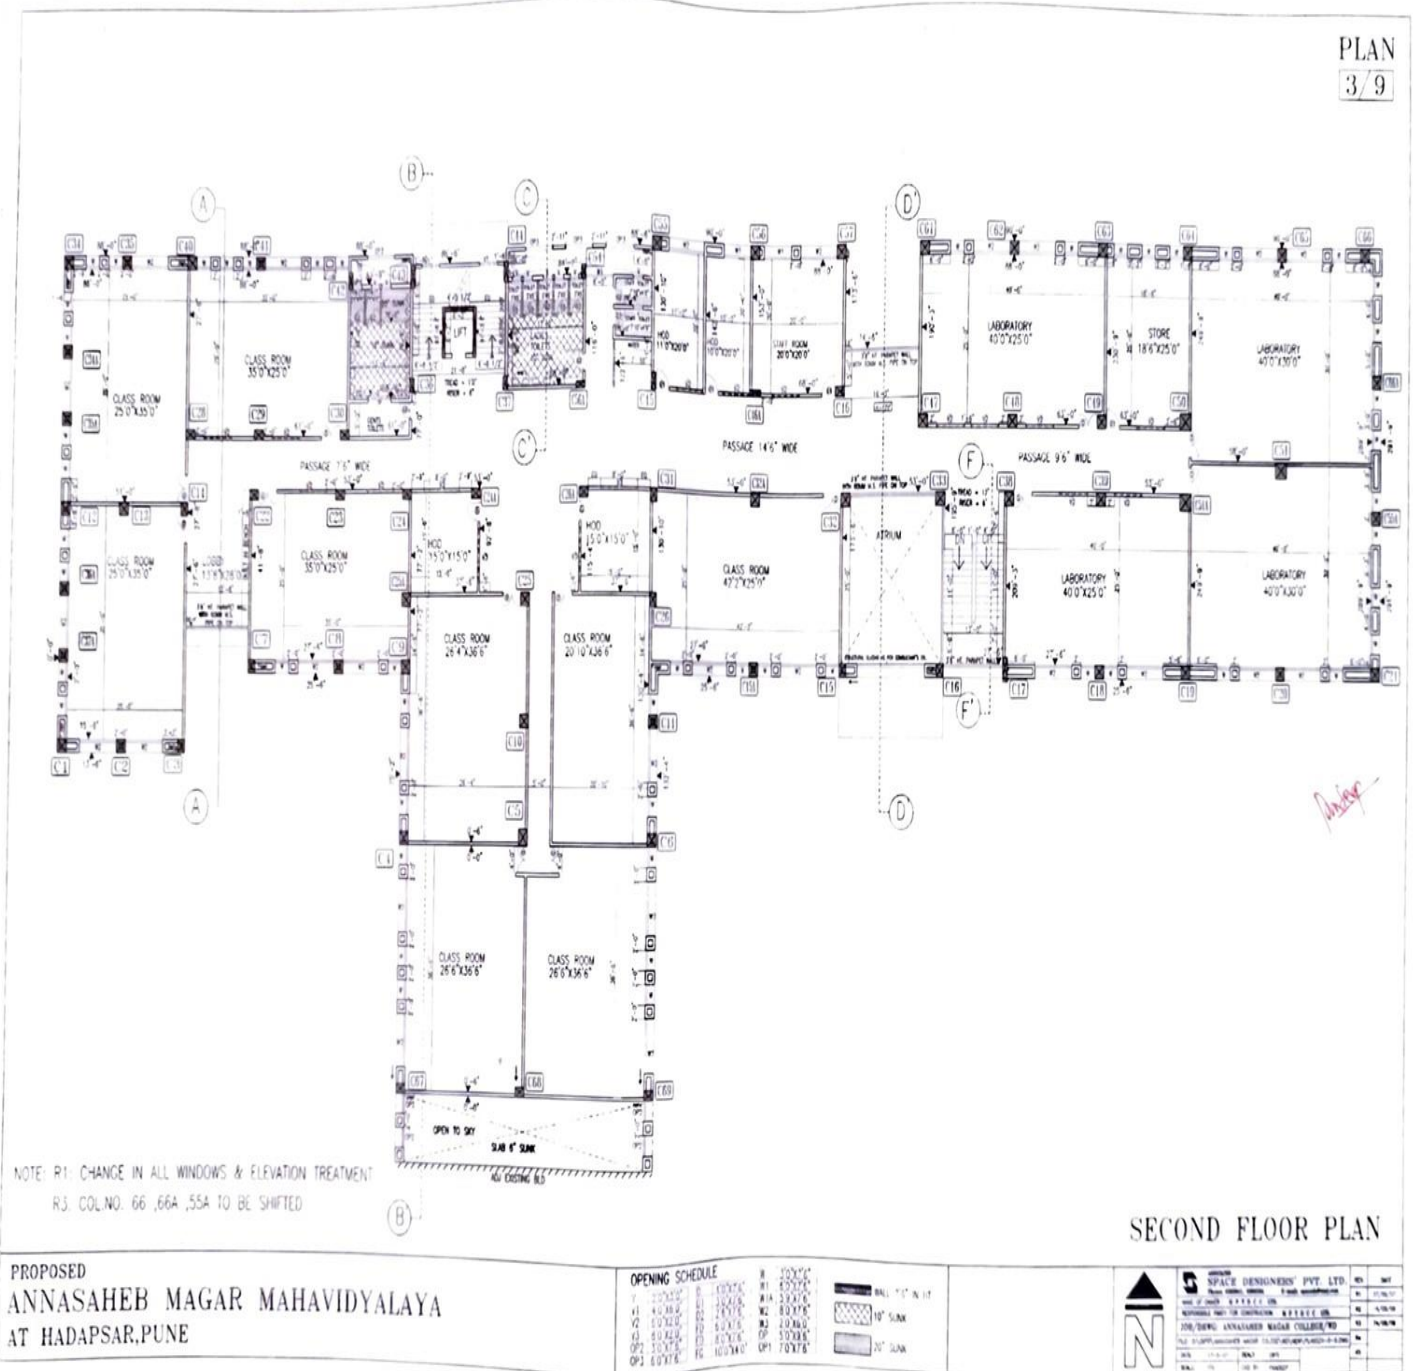

College Building Floor Plan

Science Building Second Floor Plan

APPROVED FOR
CONSTRUCTION

REGISTER NO. 284
DATE 28/6/08