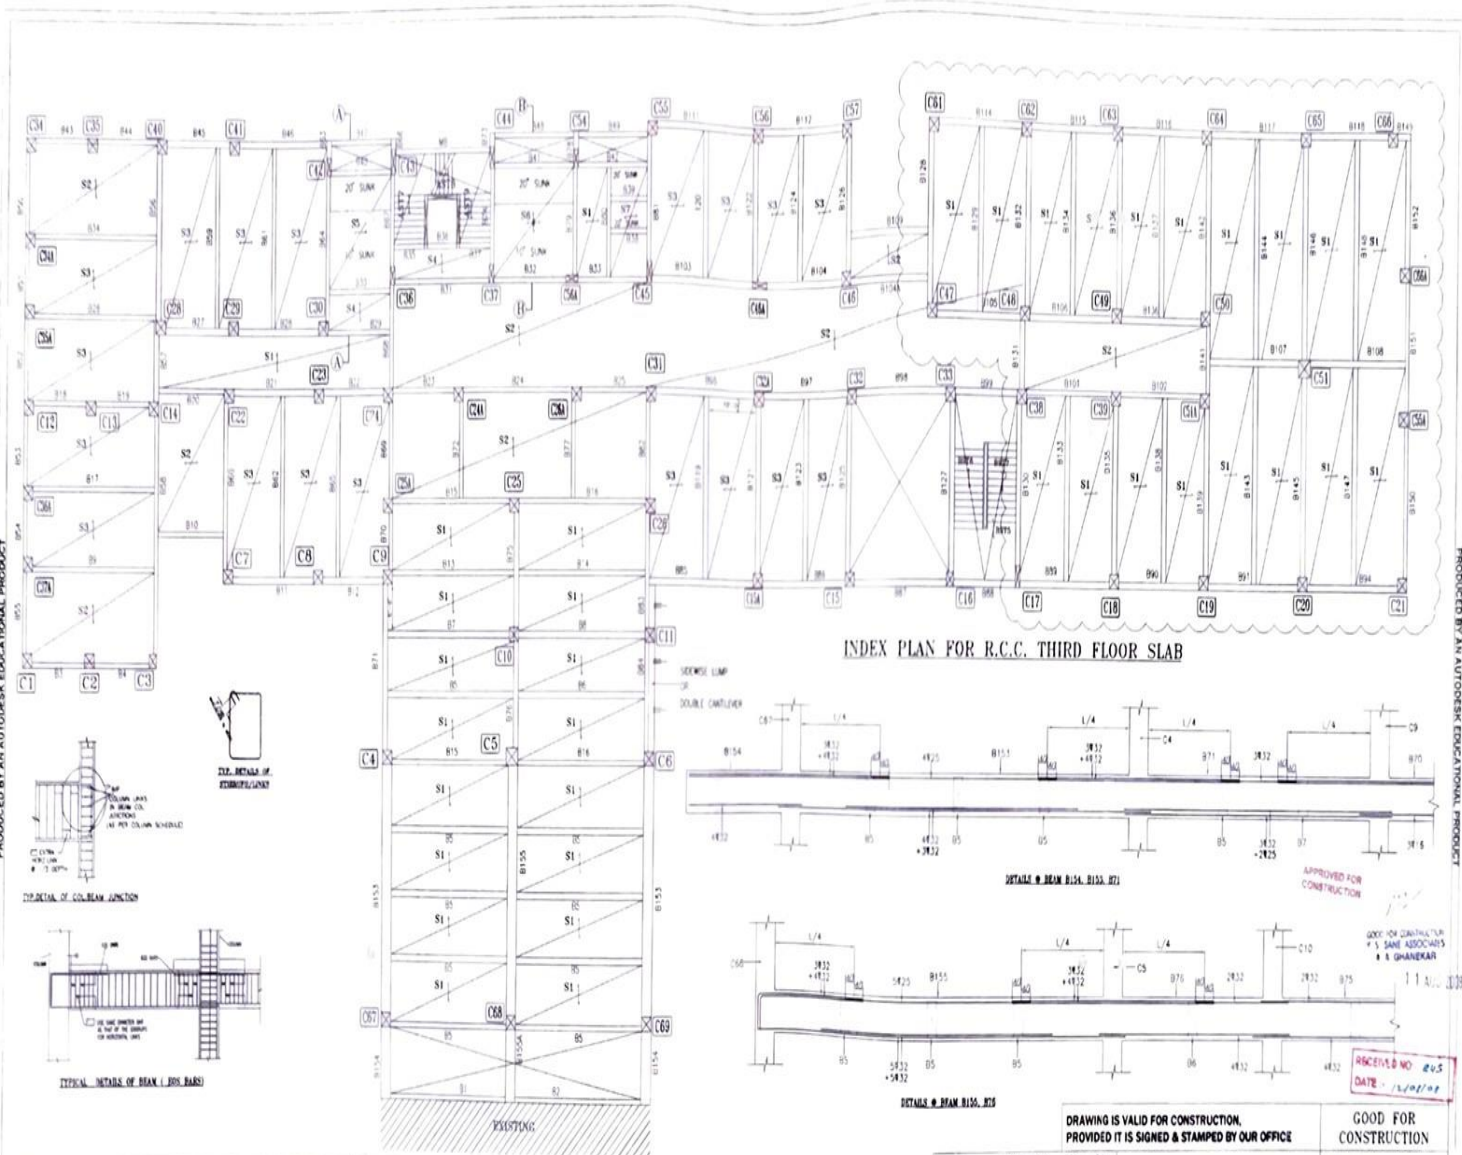

College Building Floor Plan

Science Building Third Floor Plan

PRODUCED BY AN AUTODESK EDUCATIONAL PRODUCT

INDEX PLAN FOR R.C.C. THIRD FLOOR SLAB

PRODUCED BY AN AUTODESK EDUCATIONAL PRODUCT

PRODUCED BY AN AUTODESK EDUCATIONAL PRODUCT

1. All columns shall be cast in separate batches or in one batch in general before commencement of building work

2. Reinforcement shall be as follows:

Grade	Bar	Area
Grade 40	16	30
Grade 40	18	45
Grade 40	20	60
Grade 40	22	75
Grade 40	25	90
Grade 40	28	105
Grade 40	32	120

3. Columns shall be cast in separate batches or in one batch in general before commencement of building work

4. Reinforcement shall be as follows:

Grade	Bar	Area
Grade 40	16	30
Grade 40	18	45
Grade 40	20	60
Grade 40	22	75
Grade 40	25	90
Grade 40	28	105
Grade 40	32	120

5. Columns shall be cast in separate batches or in one batch in general before commencement of building work

6. Reinforcement shall be as follows:

Grade	Bar	Area
Grade 40	16	30
Grade 40	18	45
Grade 40	20	60
Grade 40	22	75
Grade 40	25	90
Grade 40	28	105
Grade 40	32	120

DRAWING IS VALID FOR CONSTRUCTION, PROVIDED IT IS SIGNED & STAMPED BY OUR OFFICE

GOOD FOR CONSTRUCTION

DESIGN NO. - 070075-331
AREA - 413
BLDG - 070075
JOB NO. -
DATE - 12/07/2007

BRANCH OFFICE
OFFICE NO. 10, FLOORANNA HOUSE, 10th
MAIN ROAD, CHENNAI - 600 028
TEL: 044-26111234

PROJECT: PROPOSED ANSARABAI MAJAR MATAYALAYALA - MADAPPAH, PENE

DATE: INDEX PLAN FOR R.C.C. THIRD FLOOR SLAB

RESPONSIBLE PARTY FOR CONSTRUCTION

RECEIVED NO. 245
DATE: 12/07/07