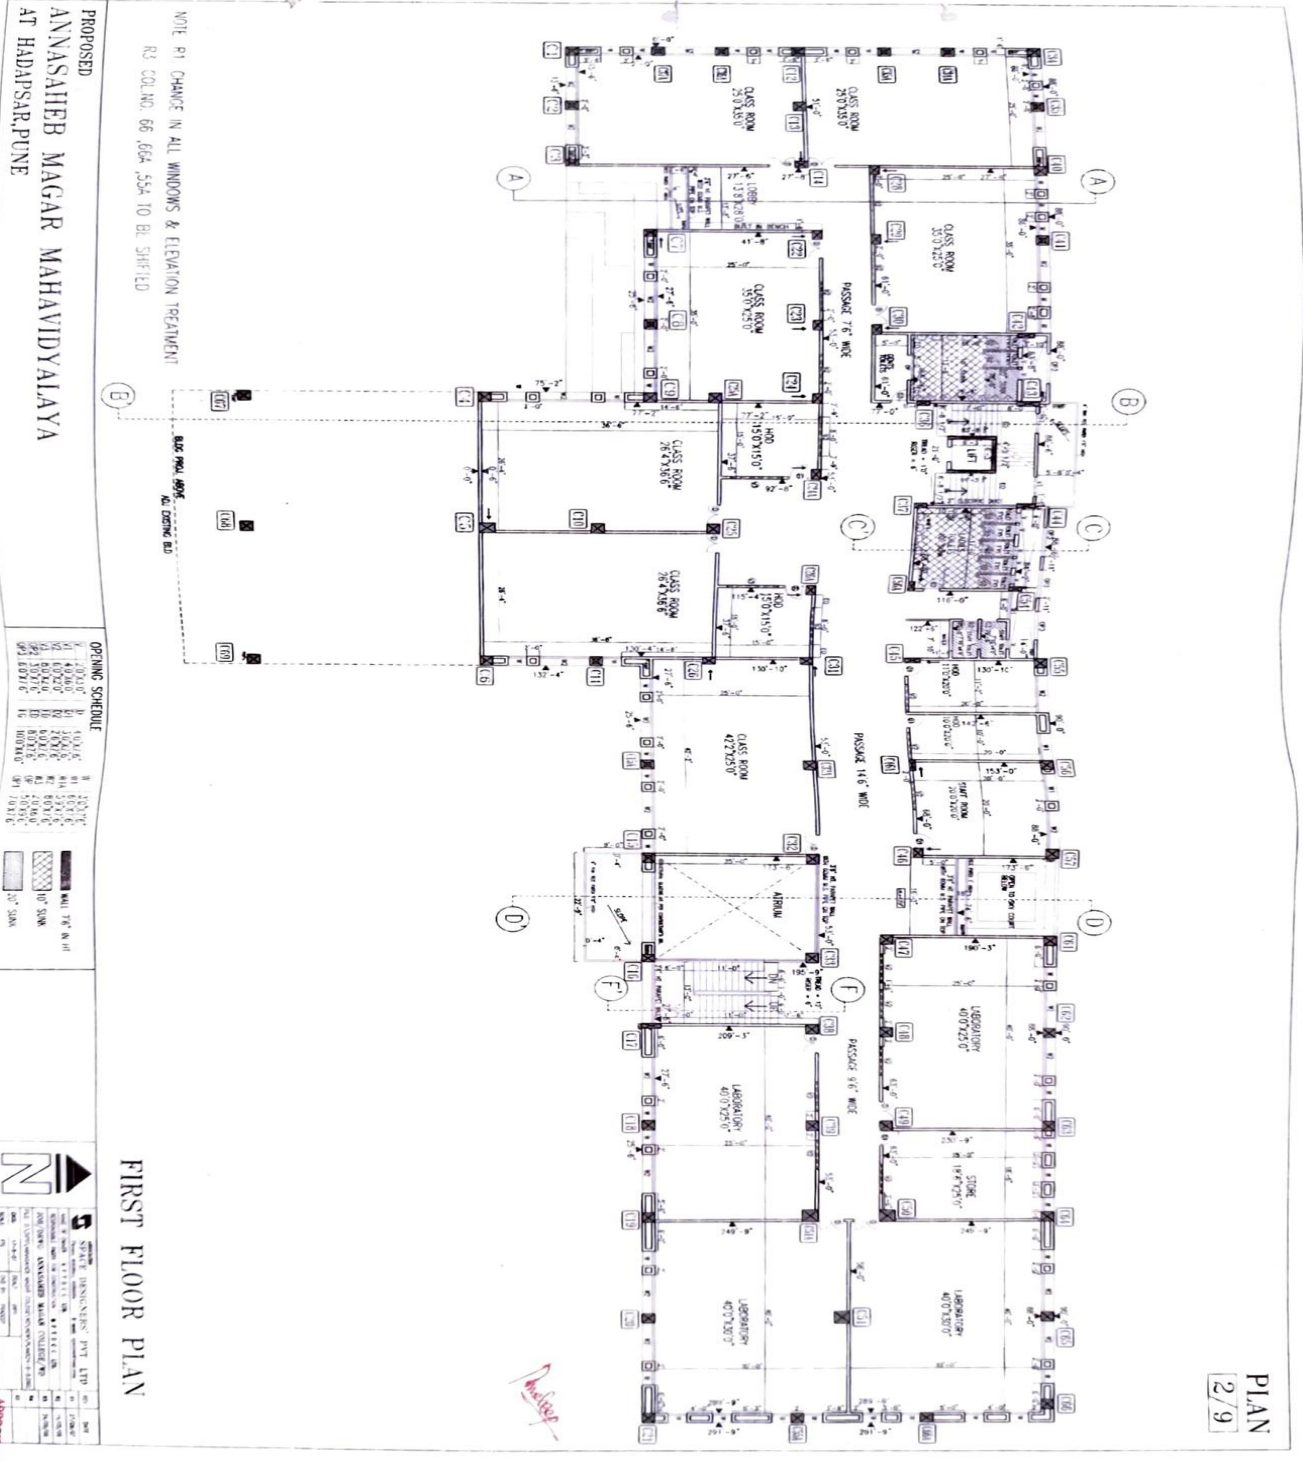

College Building Floor Plan

Science Building First Floor Plan

PROPOSED
ANNASAHEB MAGAR MAHAVIDYALAYA
AT HADAPSAR, PUNE

OPENING SCHEDULE

NO.	DESCRIPTION	NO.	DESCRIPTION
1	10'x10'	11	10'x10'
2	10'x10'	12	10'x10'
3	10'x10'	13	10'x10'
4	10'x10'	14	10'x10'
5	10'x10'	15	10'x10'
6	10'x10'	16	10'x10'
7	10'x10'	17	10'x10'
8	10'x10'	18	10'x10'
9	10'x10'	19	10'x10'
10	10'x10'	20	10'x10'

5 SCALE: ARCHITECTS' PVT LTD
5' = 1' (1:60)
DATE: 28/11/17
DRAWN BY: [Signature]
CHECKED BY: [Signature]
APPROVED BY: [Signature]

APPROVED FOR
CONSTRUCTION
DATE: 28/11/17